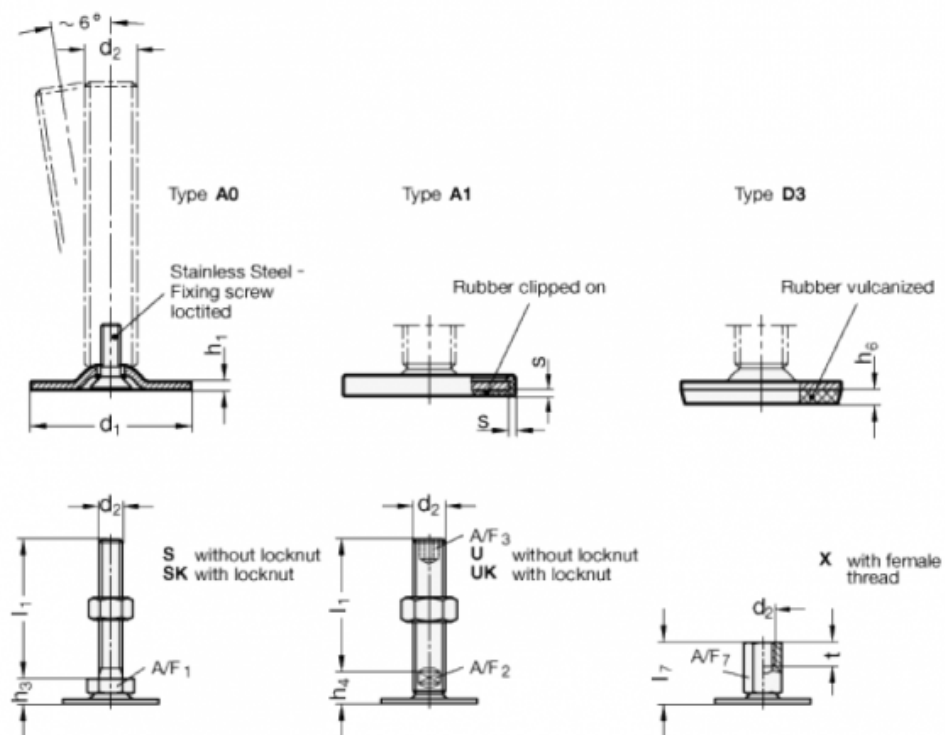

Data Sheet

Article number: 204080M1280A3S

Description: E+G levelling foot

GN 40-80-M12-80-A3-S

Note: S Without nut, External hexagon at the bottom

Measures

A/F1	=	17
d1	=	80
d2	=	M12
h1	=	3
h3	=	12
h6	=	5
l1	=	80
s	=	